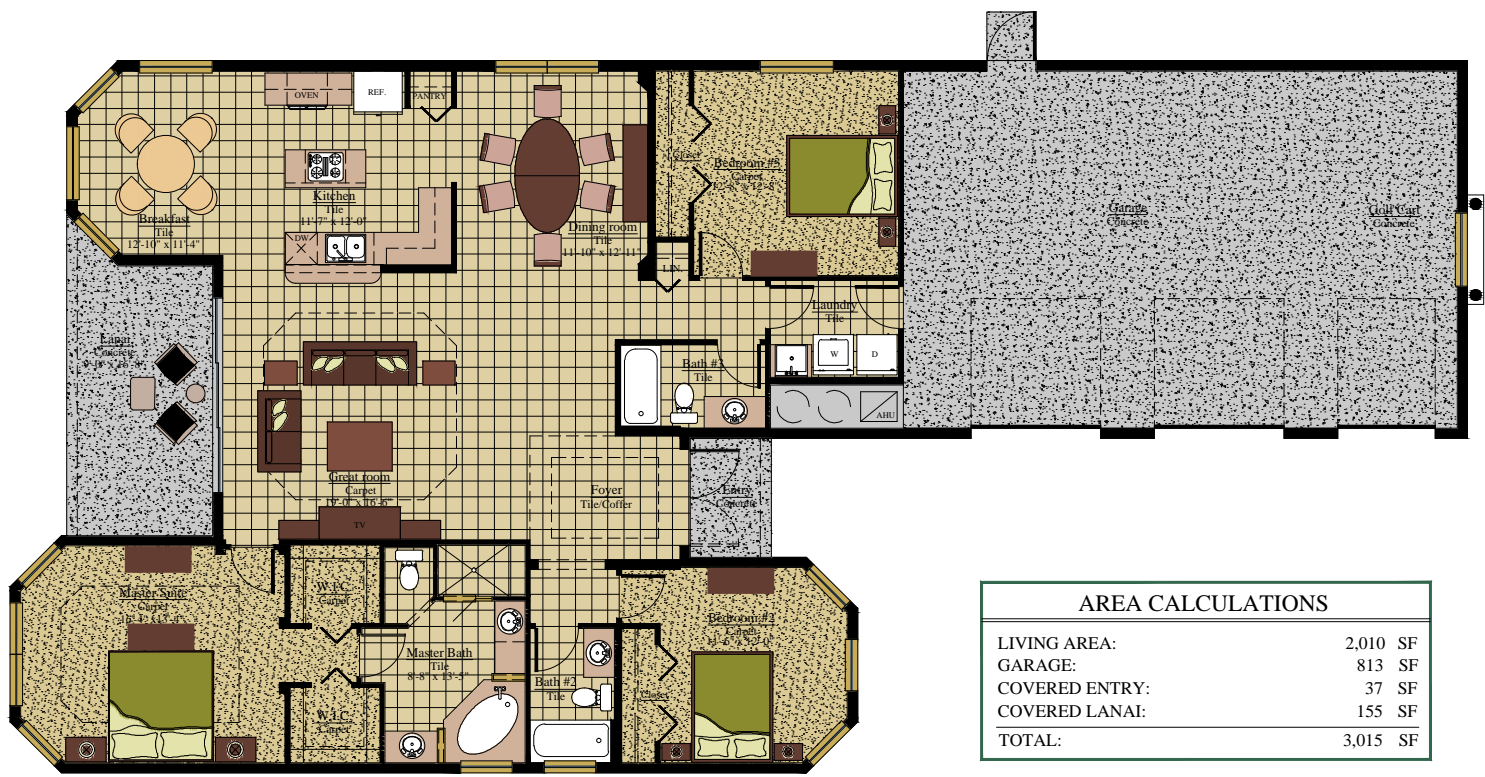

Muirfield Model