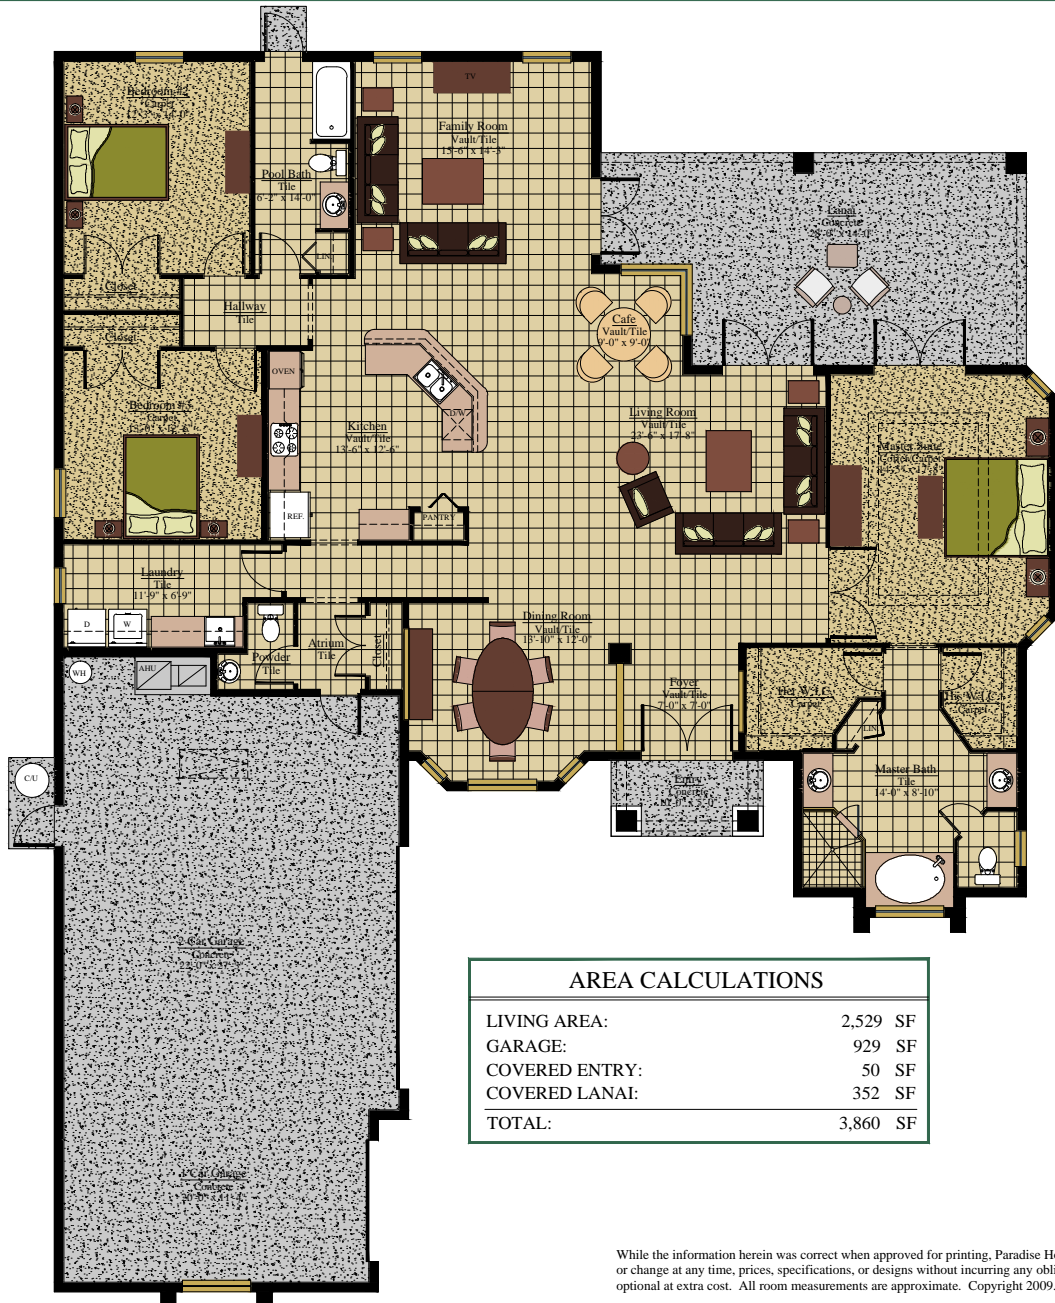

Egret 3 Model

EXPO Studios, Inc.
Drafting & Design
Stuart, Florida